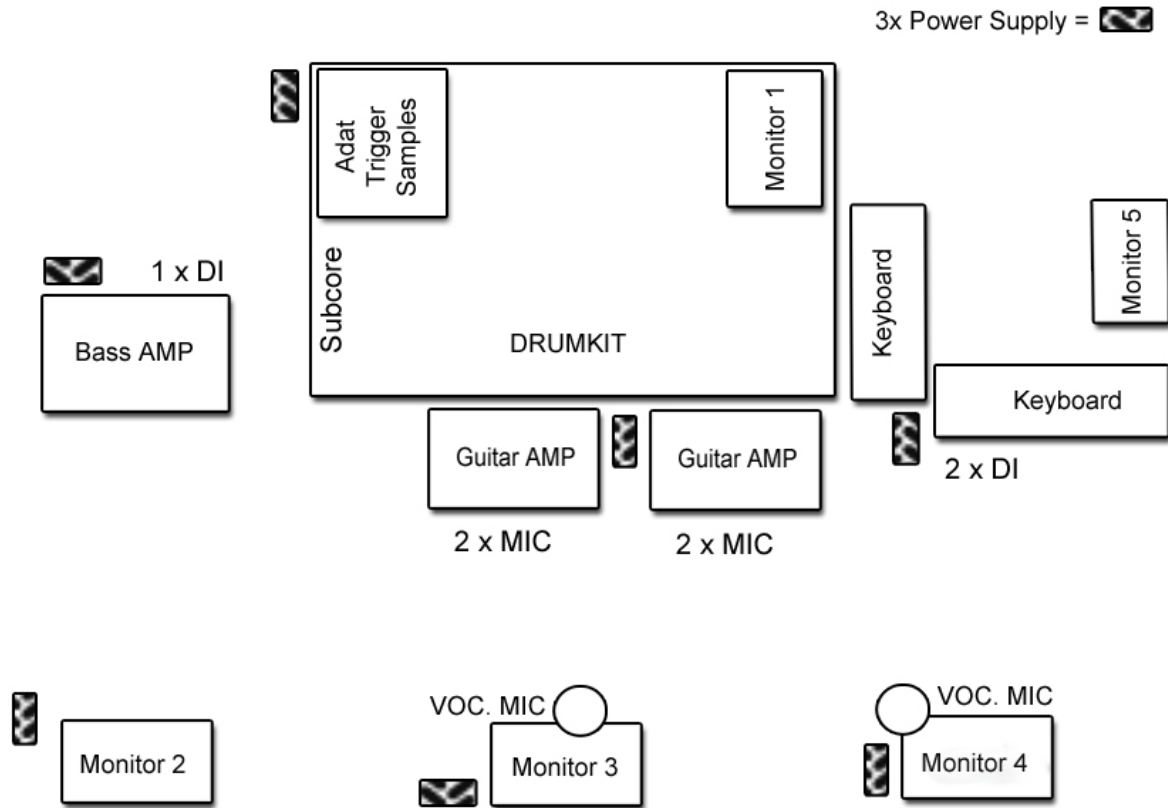

Technical Rider

Whispers in the Shadow

1	Bass Drum			
2	Snare Drum			
3	Rack Tom 1			
4	Rack Tom 2			
5	Rack Tom 3			
6	Floor Tom 1			
7	Floor Tom 2			
8	Hi Hat			
9	Cymbals (OH)			
10	Cymbals (OH)			
11	BD Samples	1	S	
12	SD Samples	2	U	
13	TT Samples	3	B	
14		4	C	
15	L - Adat Drums	5	O	
16	R - Adat Drums	6	R	
17	L - Adat Playback	7	E	
18	R - Adat Playback	8		
19	L – Keyboard		DI	
20	R – Keyboard		DI	
21	Mic Vocals / Ashley			
22	Mic Vocals / Lars			
23	Guitar / Ashley		MIC	
24	Guitar / Ashley		MIC	
25	Guitar / Lars		MIC	
26	Guitar / Lars		MIC	
27	Bass		DI	
28				

Stageplan

Whispers in the shadow

Front of house

Festival Notice:

- Drumkit is left-handed and can't be shared!
- Alternative Guit. Backline: Marshall AMP or similar (at least 100W)
- Alternative Bass Backline: Ampeg AMP or similar (at least 300W)